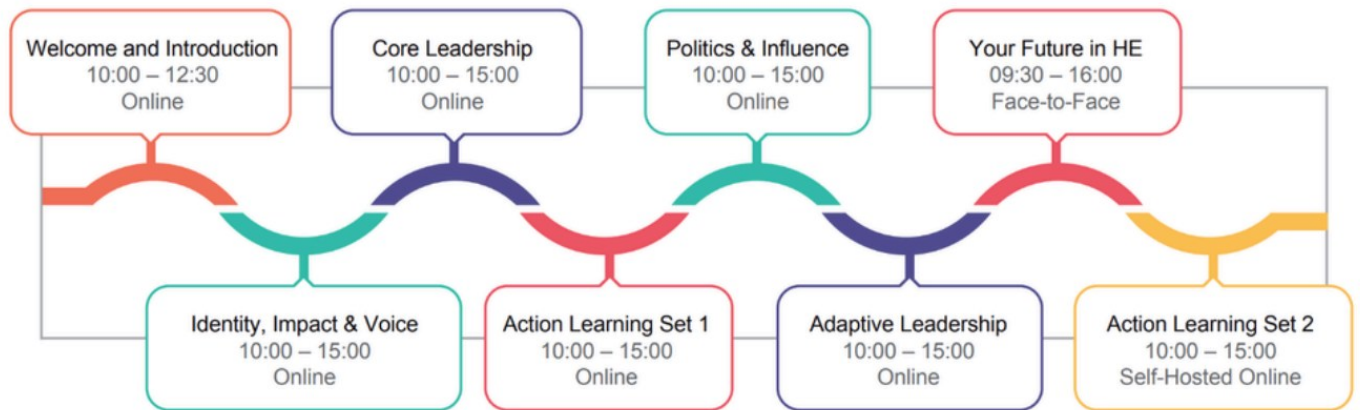

Aurora Model

PROGRAMME DELIVERY

Content	Delivery Method
Aurora Workbook & Handbook	Digital Document
Aurora Mentoring Handbook	Digital Document
Mentoring	Organised via Institutions/Champions or delegate self-organises
Access to the Aurora Community with Associate Input	Advance HE Connect Platform
Live Aurora Community Network and Exchange Sessions x 11 (1 hour)	Advance HE host online via Zoom
Access to slide decks, poll results and programme materials	Aurora's Microsoft Shared drive / Advance HE Connect Platform